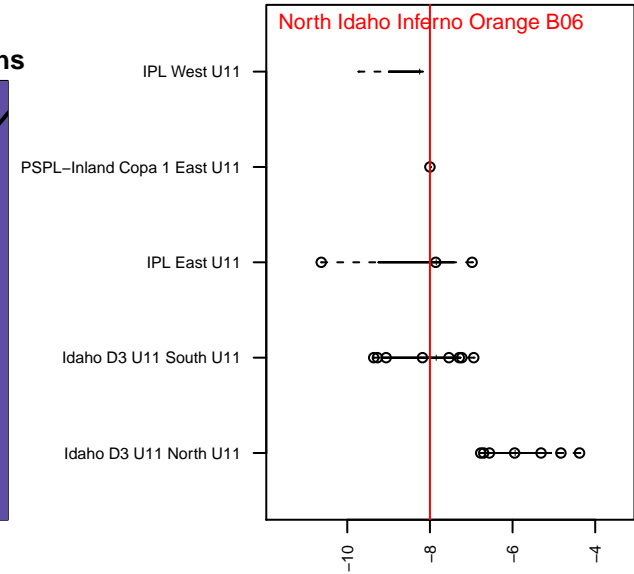

# North Idaho Inferno Orange B06

North Idaho Inferno FC  
 Post Falls, ID  
 B06 total strength=491  
 attack=0.55 defense=0.21  
 fall league = PSPL-Inland Copa 1 East U11  
 notes= Noone 2016

alt names used:  
 INFERNO 06 ORANGE  
 Inferno Noone B06  
 INFERNO 06 ORANGE (ID)

Venues played:  
 2016 River City Cup U11 Gold (2006) U11  
 2016 Pend Orielle Cup U11 Silver  
 2016 PSPL-Inland Copa 1 East U11

**North Idaho Inferno Orange B06**  
 Dots are actual minus expected GF (blue circles) and GA (red triangles).  
 Blue line is smoothed change in attack strength. Red is smoothed change in defense strength.

**attack and defense variance (black dot)  
relative to other teams  
and top 10 in region**

**attack and defense rating  
relative to others at age  
and all opponents in last 13 months**

**Performance relative to 13 month average**